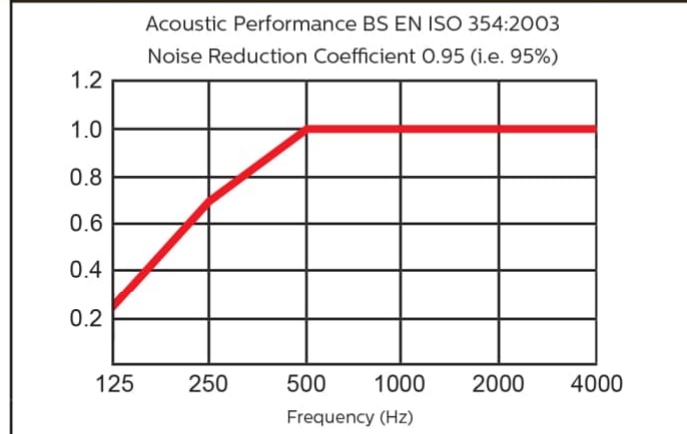

Technical + Acoustic Performance

Shush Stik-Fix™ is manufactured from a high technology acoustic foam. The panels come in its natural light grey colour or a fabricated version from the SoundHush fabric range. It offers "CLASS A" acoustic performance.

Dimensional tolerance +/- 8mm.

FIRE

Shush Stik Fix™ core board has been tested and offers Class O fire rating to BS476: Part 6 and 7
BS 6853 Annex D.8.4
BS 6853 Annex B2

Fabric facing complies with:

Cara: Class 1 to BS476: Part 7 and EN1350-1
Class B, s1, d0

WEIGHT

Our Shush Stik-Fix™ panels weigh in at 2 kg/m² for the 40mm thickness panels.

Note: All weights are given as approximations.

Acoustic Absorber 40mm thickness - CLASS A